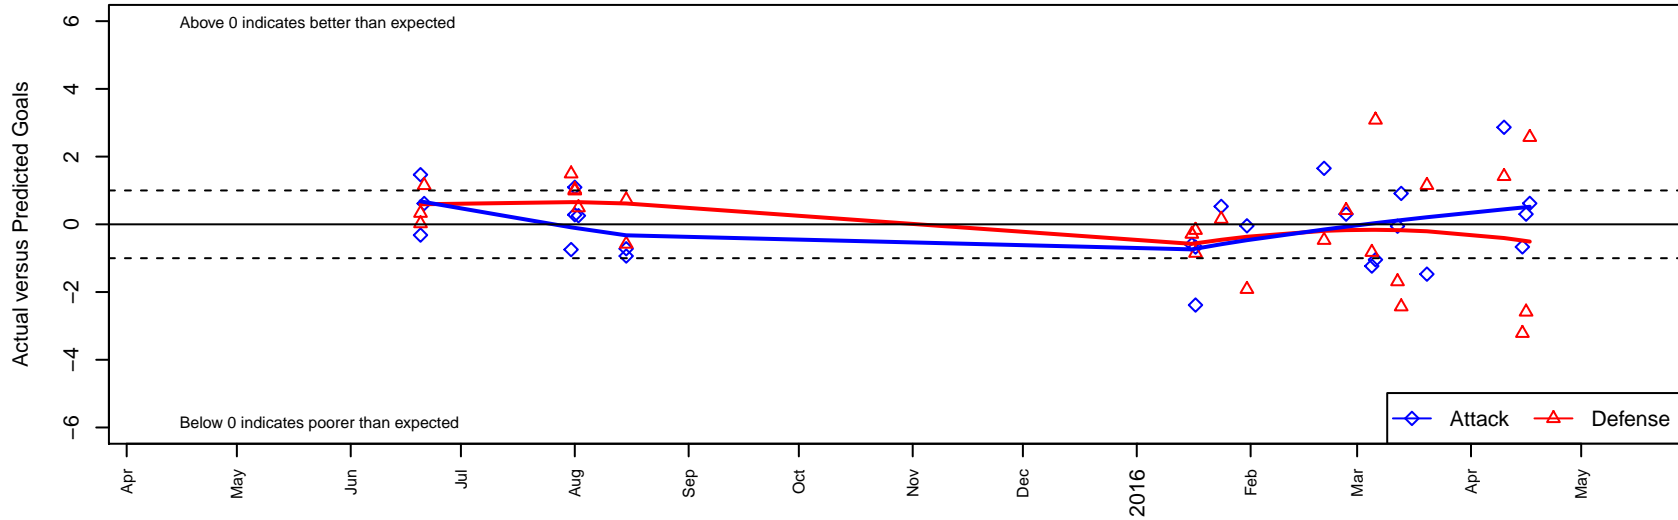

FME Fusion G00

Fife Milton Edgewood
 Fife, WA
 G00 total strength=1145
 attack=4.59 defense=2.38
 fall league = PSPL Classic 1 U15

alt names used:
 FME FIFE MILTON EDGEWOOD FME FUSION
 FME FIFE MILTON EDGEWOOD FME FUSION
 FME Fusion 00
 FME Fusion 00
 FME FIFE MILTON EDGEWOOD FME FUSION

Venues played:
 2015 Snohomish United Invit Gold
 2015 Blast Off GU15-16
 2015 Bigfoot Gold U15
 2015 PacNW Winter Classic Premier II U15
 2015 PSPL Classic 1 U15
 2015 WA Cup GU15 Gold/Silver U15

FME Fusion G00
 Dots are actual minus expected GF (blue circles) and GA (red triangles).
 Blue line is smoothed change in attack strength. Red is smoothed change in defense strength.

**attack and defense variance (black dot)
relative to other teams
and top 10 in region**

**attack and defense rating
relative to others at age
and all opponents in last 13 months**

Performance relative to 13 month average