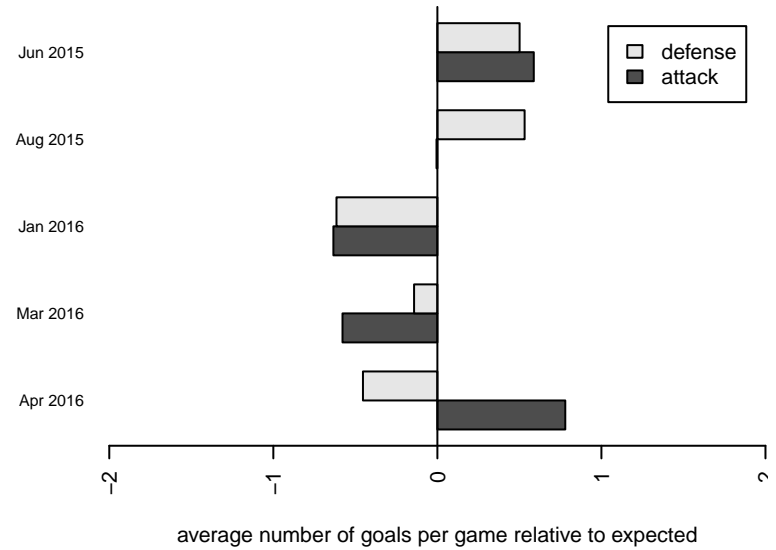

Performance relative to 13 month average