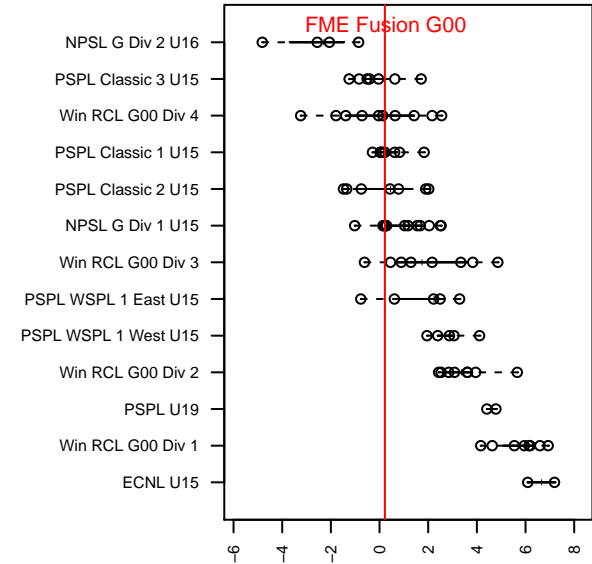

FME Fusion G00

Fife Milton Edgewood
 Fife, WA
 G00 total strength=1145
 attack=4.59 defense=2.38
 fall league = PSPL Classic 1 U15

alt names used:
 FME FIFE MILTON EDGEWOOD FME FUSION
 FME FIFE MILTON EDGEWOOD FME FUSION
 FME Fusion 00
 FME Fusion 00
 FME FIFE MILTON EDGEWOOD FME FUSION

Venues played:
 2015 Snohomish United Invit Gold
 2015 Blast Off GU15-16
 2015 Bigfoot Gold U15
 2015 PacNW Winter Classic Premier II U15
 2015 PSPL Classic 1 U15
 2015 WA Cup GU15 Gold/Silver U15

FME Fusion G00
 Dots are actual minus expected GF (blue circles) and GA (red triangles).
 Blue line is smoothed change in attack strength. Red is smoothed change in defense strength.

**attack and defense variance (black dot)
relative to other teams
and top 10 in region**

**attack and defense rating
relative to others at age
and all opponents in last 13 months**

Performance relative to 13 month average